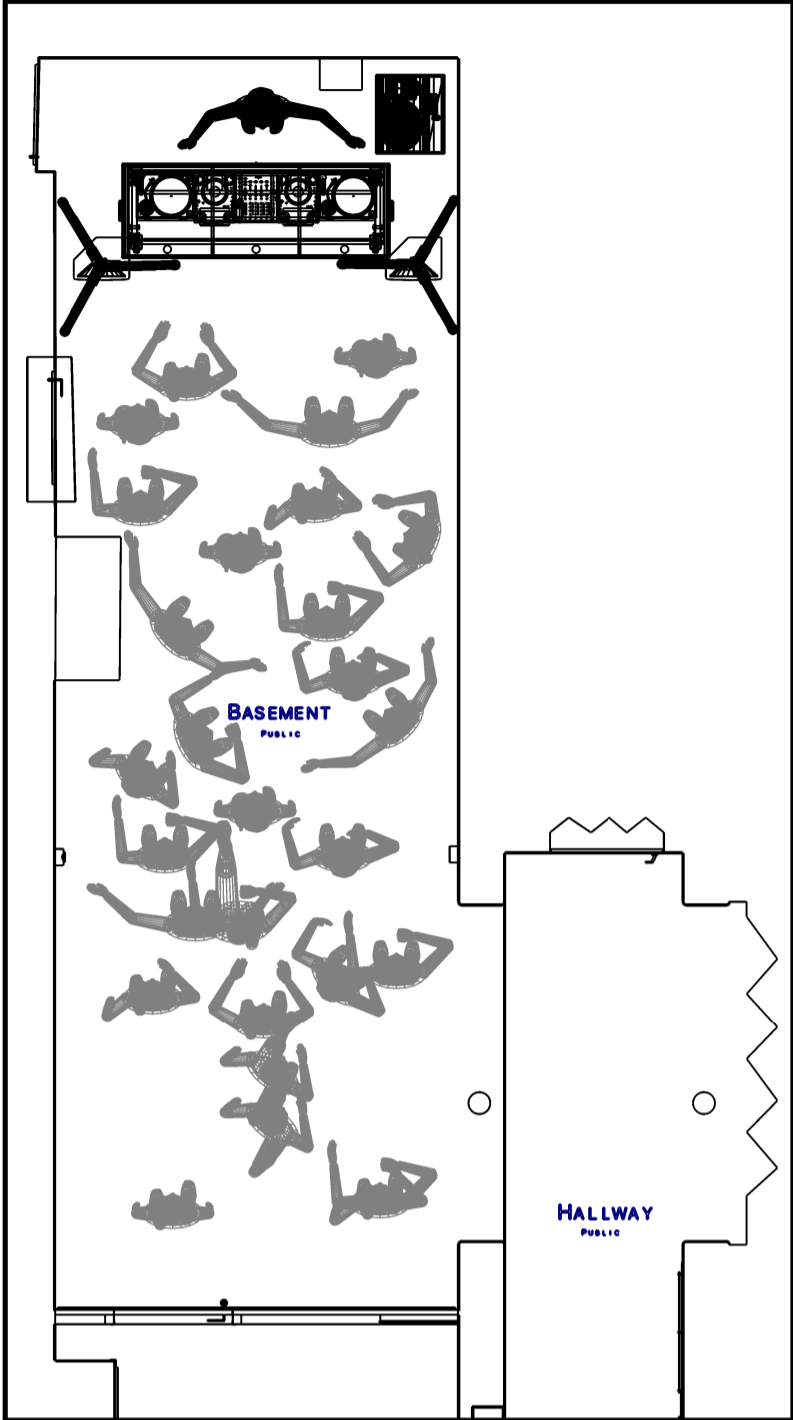

Plot:
Luxor Live - Basement -
Basement Measurements Plot

Project	Basement	
Project location	Luxor Live	
Project date	2024	
Drawing author	Fon Sanders	Drawing version
		1
Website	www.luxorlive.nl/tech-specs	

LUXOR LIVE