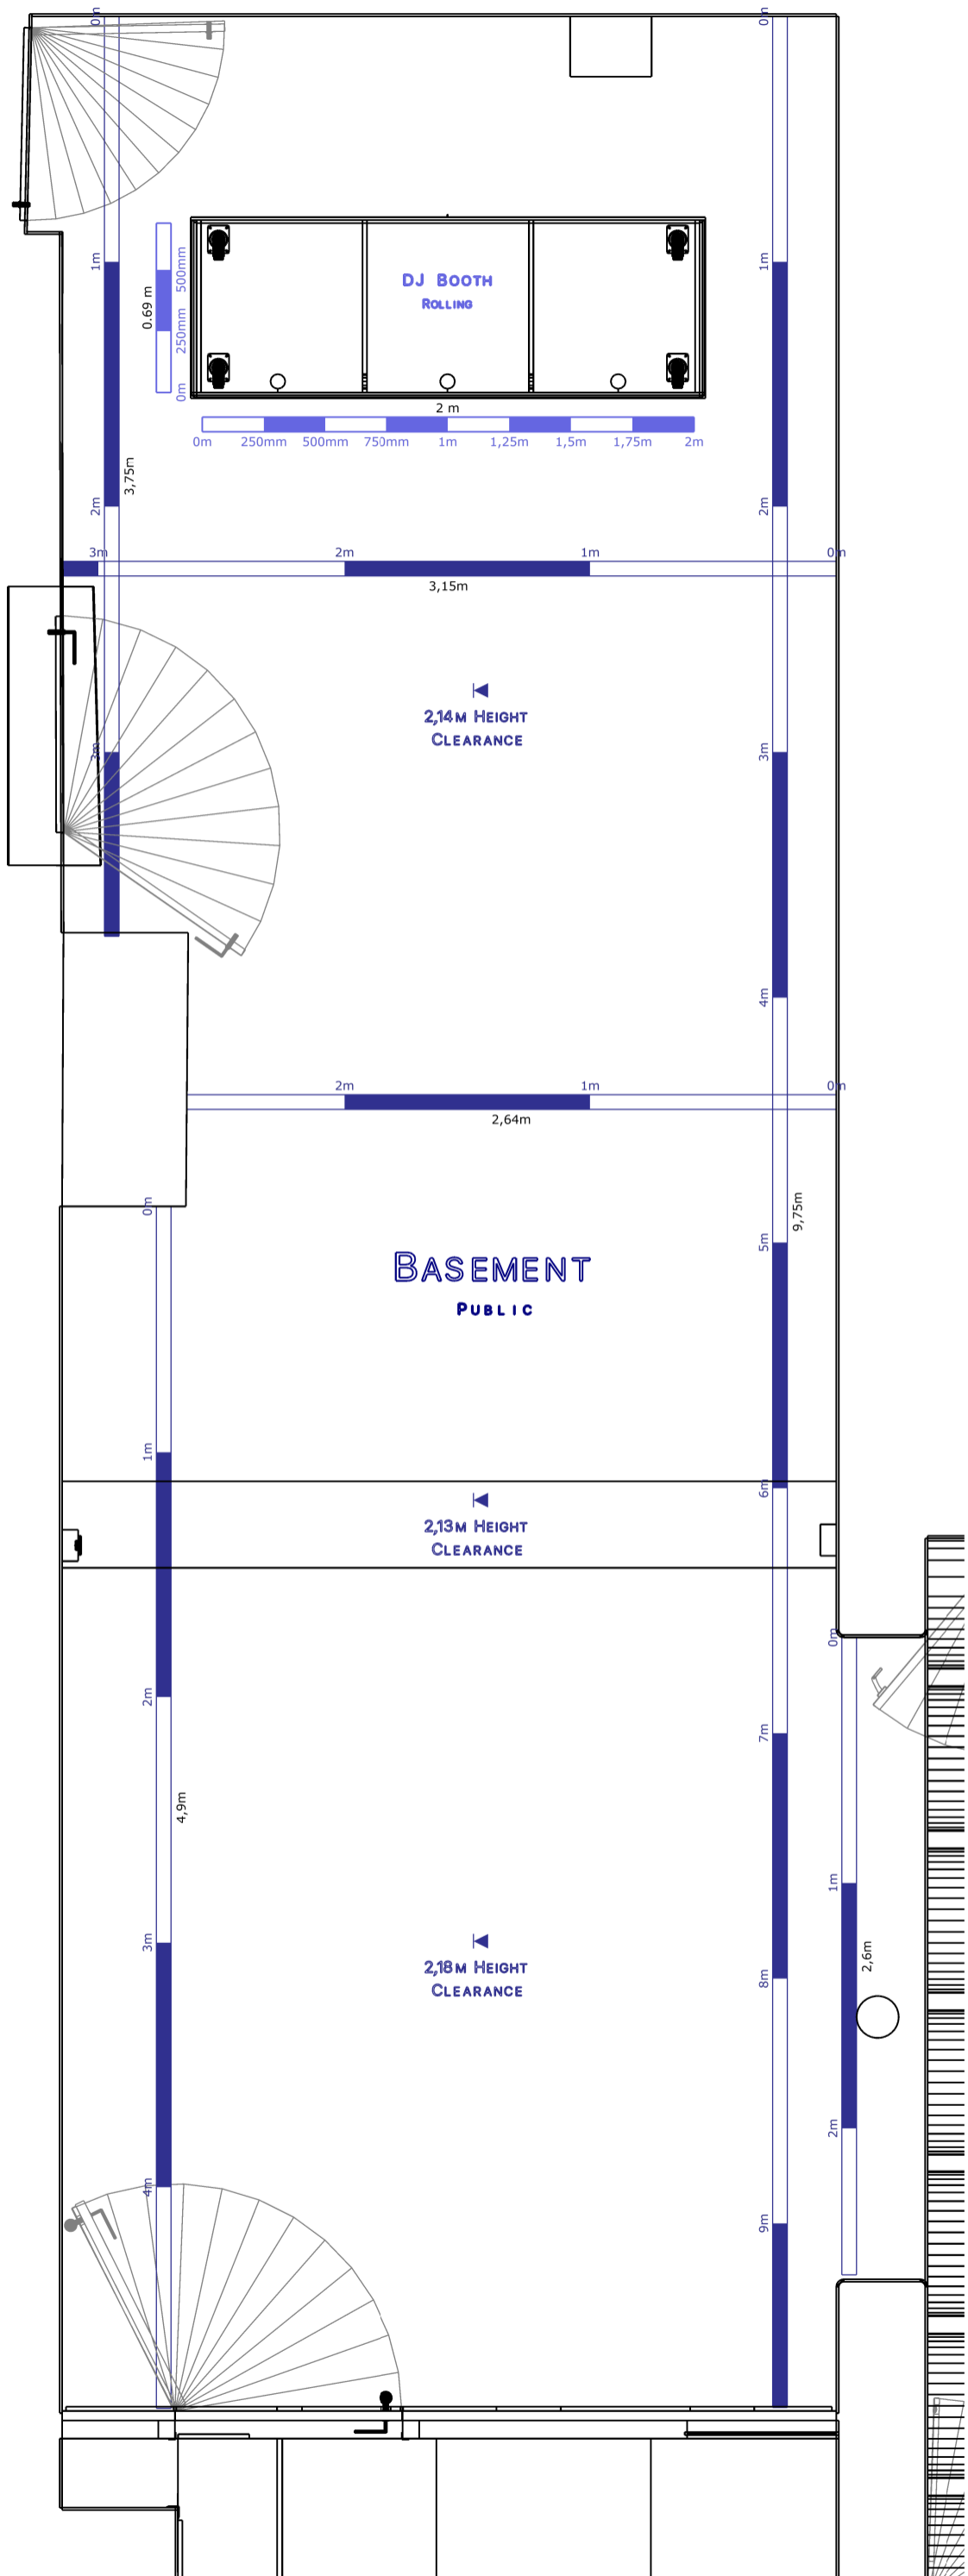

Plot:
Luxor Live - Basement -
Basement Measurements Plot

Project	Basement	
Project location	Luxor Live	
Project date	2024	
Drawing author	Fon Sanders	Drawing version
		1
Website	www.luxorlive.nl/tech-specs	

LUXOR LIVE