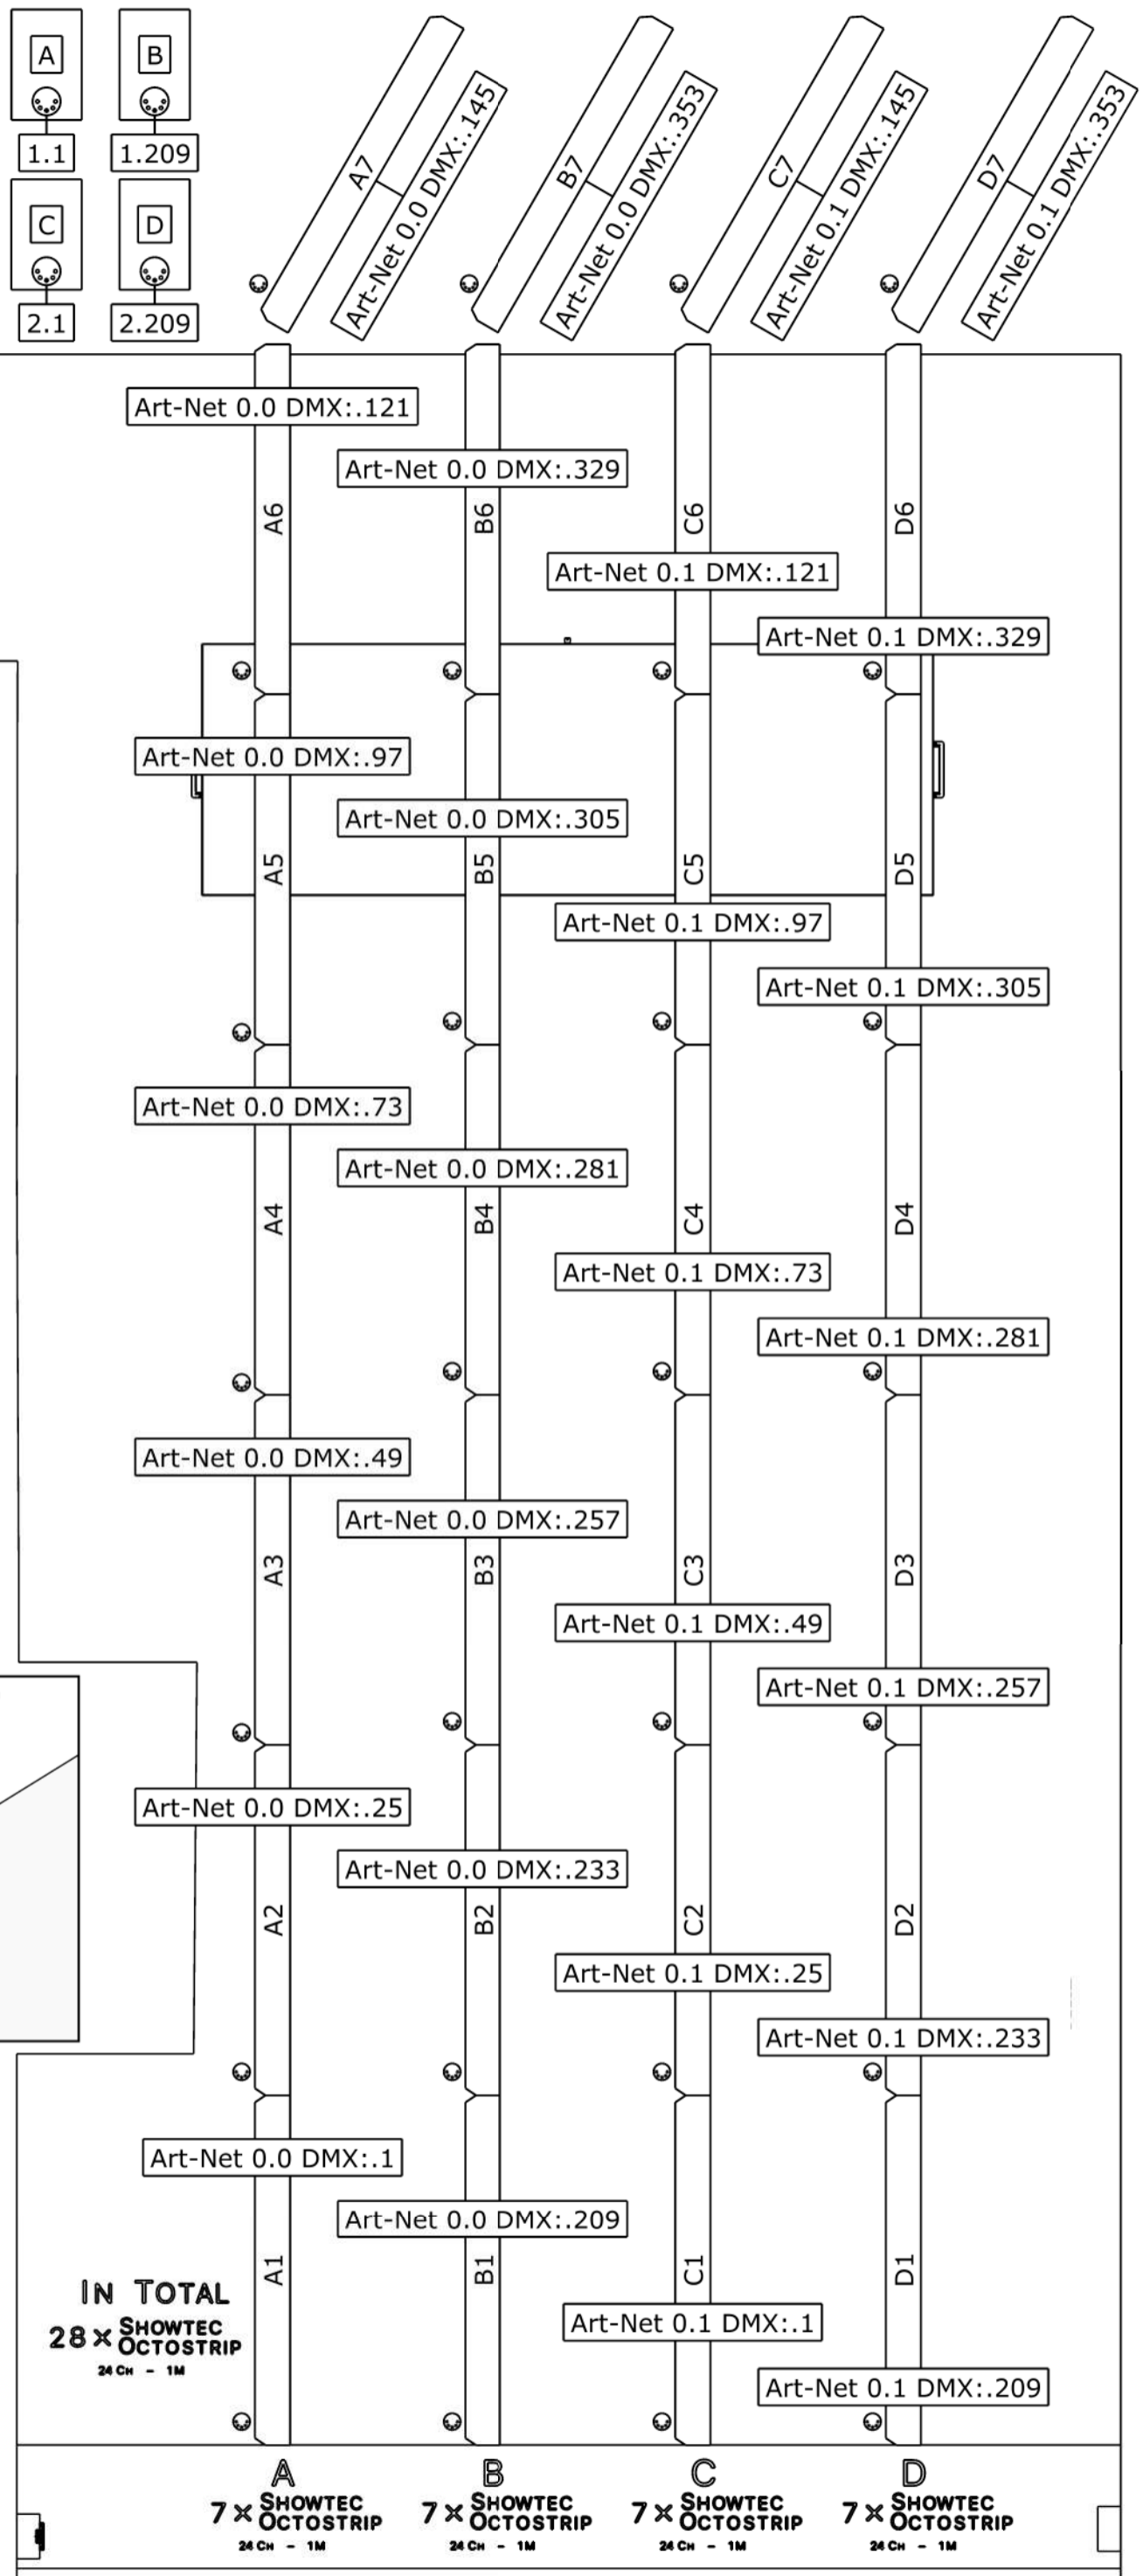

# Octostrip Plot 1 [per Strip]

Project location Luxor Live	Project Basement	
Plot Octostrips Page 1 [Per Strip]		
Drawing author Fon Sanders	Drawing date 2024	Version 2
Specs		
For the most recent versions plus additional information see:		
<a href="http://www.luxorlive.nl/tech-specs">www.luxorlive.nl/tech-specs</a>		

# Octostrip Plot 2 [per Pixel]

Project location Luxor Live	Project Basement	
Plot Octostrips Page 2 [Per Pixel]		
Drawing author Fon Sanders	Drawing date 2024	Version 2
Specs		
For the most recent versions plus additional information see:		
<a href="http://www.luxorlive.nl/tech-specs">www.luxorlive.nl/tech-specs</a>		

IP Range: 192.168.1.1-255 [DHCP Enabled]

Unit	Name	Patch
A	Showtec Octostrip Set [192 Ch. Mode]	Art-Net 0.0 DMX:.1
B	Showtec Octostrip Set [192 Ch. Mode]	Art-Net 0.0 DMX:.209
C	Showtec Octostrip Set [192 Ch. Mode]	Art-Net 0.1 DMX:.1
D	Showtec Octostrip Set [192 Ch. Mode]	Art-Net 0.1 DMX:.209
	CueCore2 Input Universe 1	Art-Net 1.0 DMX:.1
	CueCore2 Input Universe 2	Art-Net 1.1 DMX:.1

## 1

Unit	Name	Patch
A1	Showtec Octostrip MKII 1m	Art-Net 0.0 DMX:.1
A2	Showtec Octostrip MKII 1m	Art-Net 0.0 DMX:.25
A3	Showtec Octostrip MKII 1m	Art-Net 0.0 DMX:.49
A4	Showtec Octostrip MKII 1m	Art-Net 0.0 DMX:.73
A5	Showtec Octostrip MKII 1m	Art-Net 0.0 DMX:.97
A6	Showtec Octostrip MKII 1m	Art-Net 0.0 DMX:.121
A7	Showtec Octostrip MKII 1m	Art-Net 0.0 DMX:.145
B1	Showtec Octostrip MKII 1m	Art-Net 0.0 DMX:.209
B2	Showtec Octostrip MKII 1m	Art-Net 0.0 DMX:.233
B3	Showtec Octostrip MKII 1m	Art-Net 0.0 DMX:.257
B4	Showtec Octostrip MKII 1m	Art-Net 0.0 DMX:.281
B5	Showtec Octostrip MKII 1m	Art-Net 0.0 DMX:.305
B6	Showtec Octostrip MKII 1m	Art-Net 0.0 DMX:.329
B7	Showtec Octostrip MKII 1m	Art-Net 0.0 DMX:.353