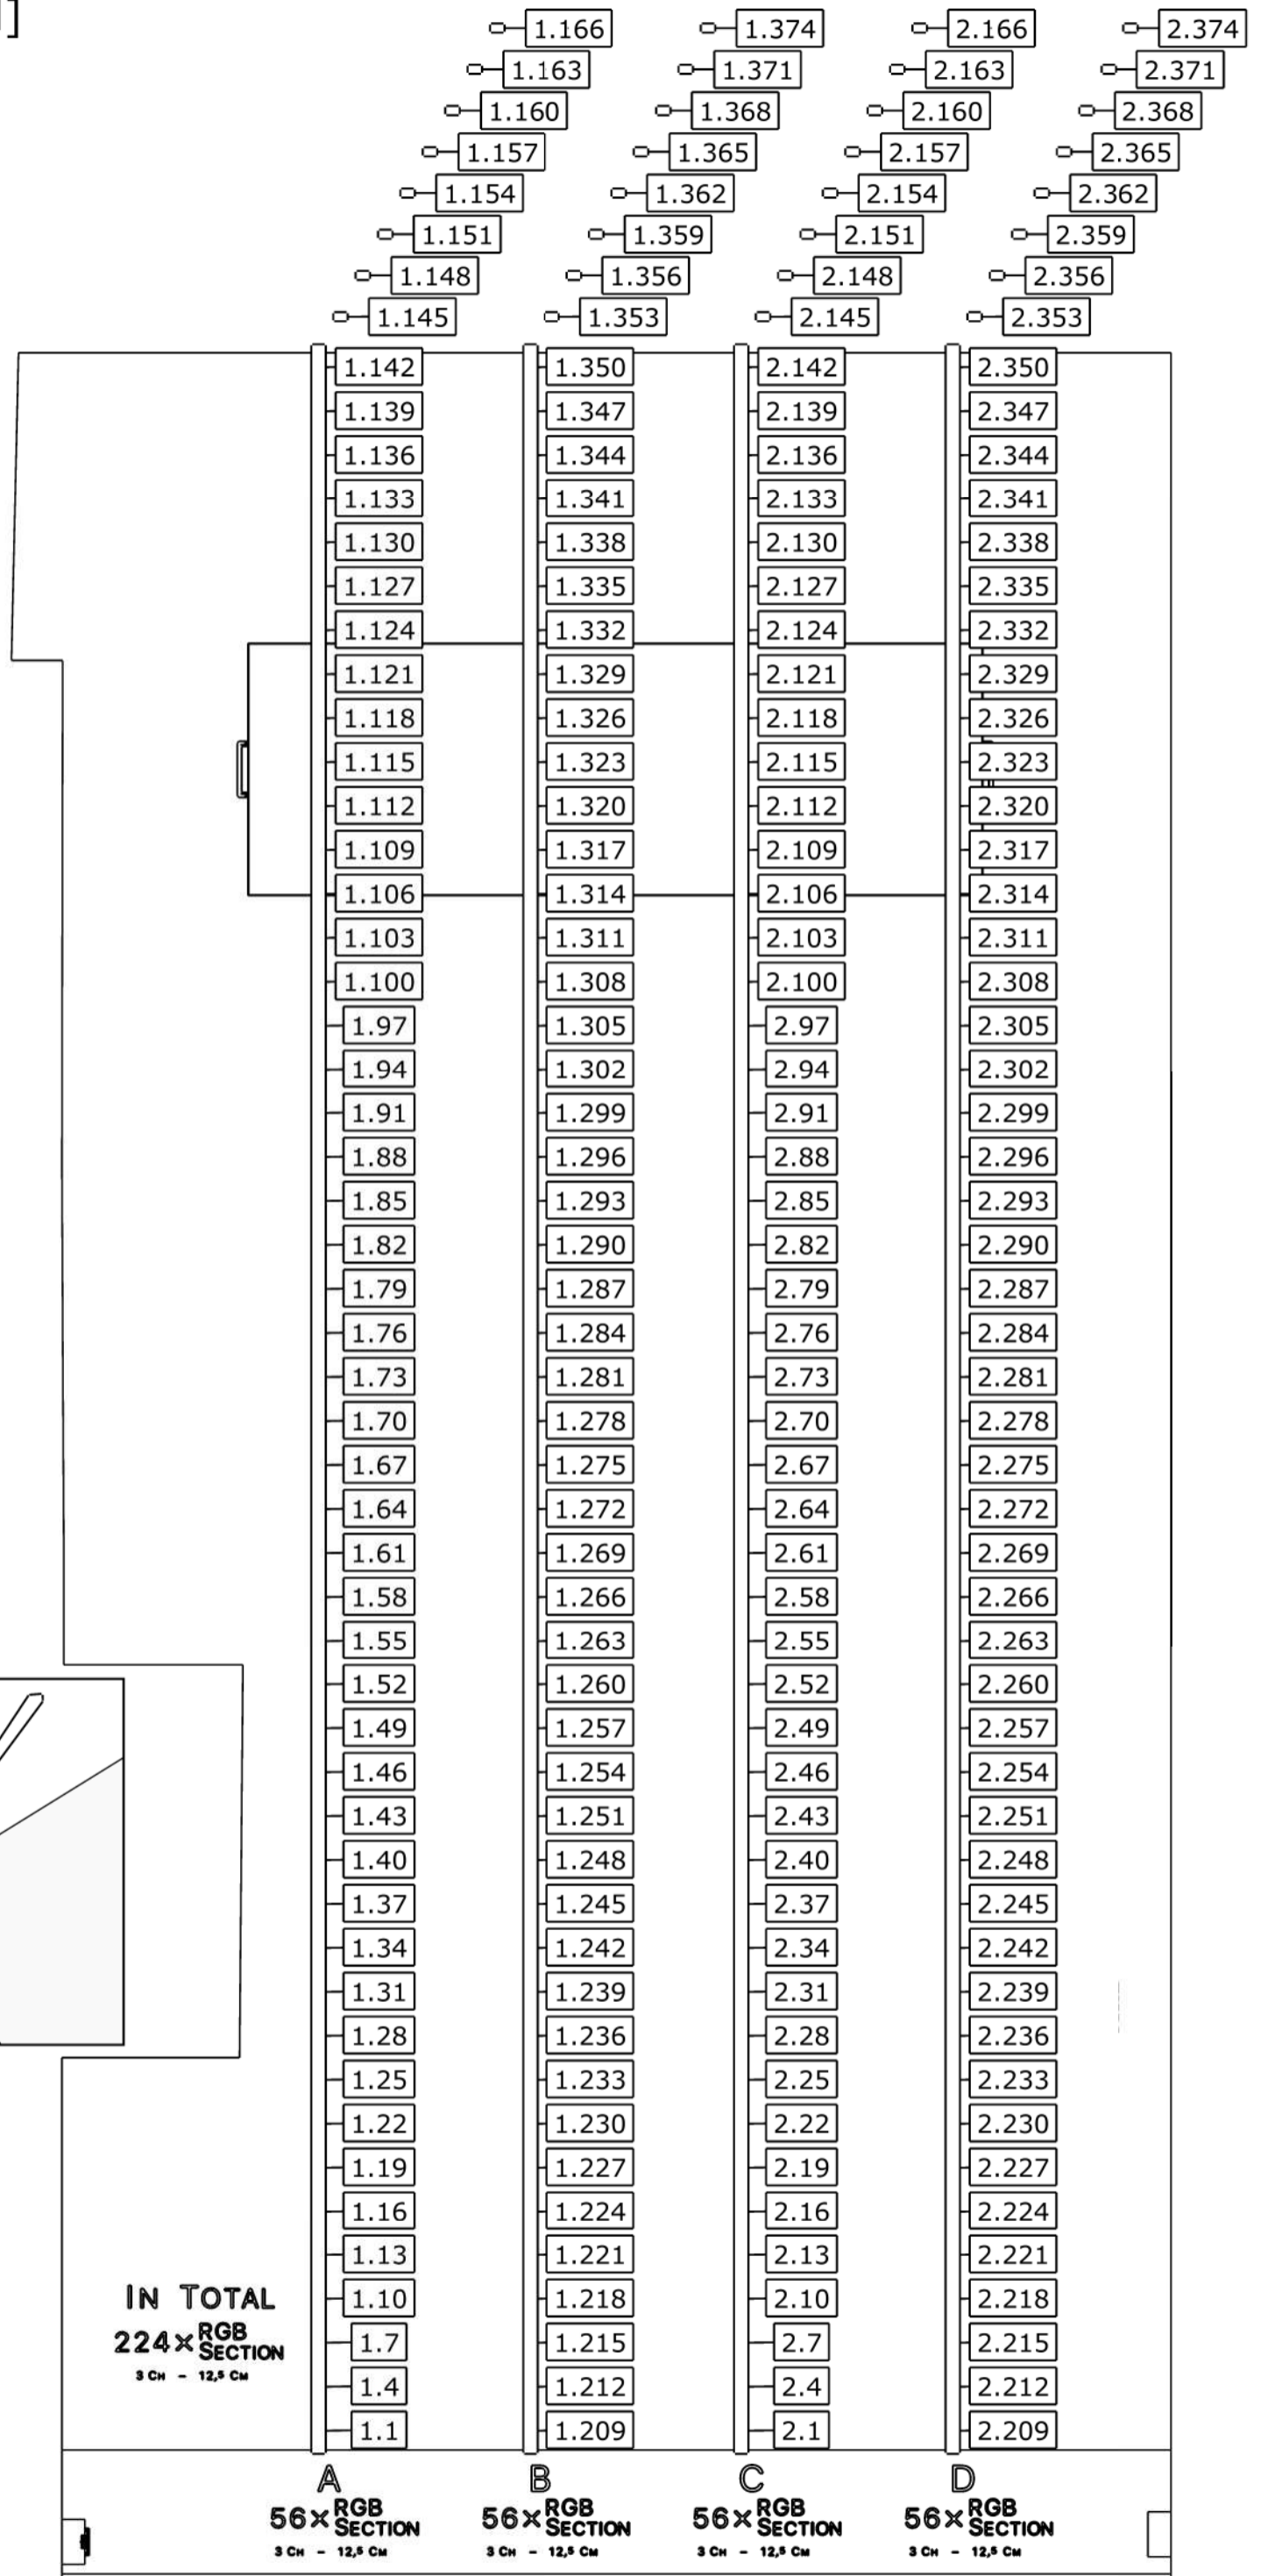

# Octostrip Plot 1 [per Strip]

Project location Luxor Live	Project Basement	
Plot Octostrips Page 1 [Per Strip]		
Drawing author Fon Sanders	Drawing date 2024	Version 2
Specs		
For the most recent versions plus additional information see:		
<a href="http://www.luxorlive.nl/tech-specs">www.luxorlive.nl/tech-specs</a>		

# Octostrip Plot 2 [per Pixel]

Project location Luxor Live	Project Basement	
Plot Octostrips Page 2 [Per Pixel]		
Drawing author Fon Sanders	Drawing date 2024	Version 2
Specs		
For the most recent versions plus additional information see:		
<a href="http://www.luxorlive.nl/tech-specs">www.luxorlive.nl/tech-specs</a>		

IP Range: 192.168.1.1-255 [DHCP Enabled]

Unit	Name	Patch
A	Showtec Octostrip Set [192 Ch. Mode]	Art-Net 0.0 DMX:.1
B	Showtec Octostrip Set [192 Ch. Mode]	Art-Net 0.0 DMX:.209
C	Showtec Octostrip Set [192 Ch. Mode]	Art-Net 0.1 DMX:.1
D	Showtec Octostrip Set [192 Ch. Mode]	Art-Net 0.1 DMX:.209
	CueCore2 Input Universe 1	Art-Net 1.0 DMX:.1
	CueCore2 Input Universe 2	Art-Net 1.1 DMX:.1