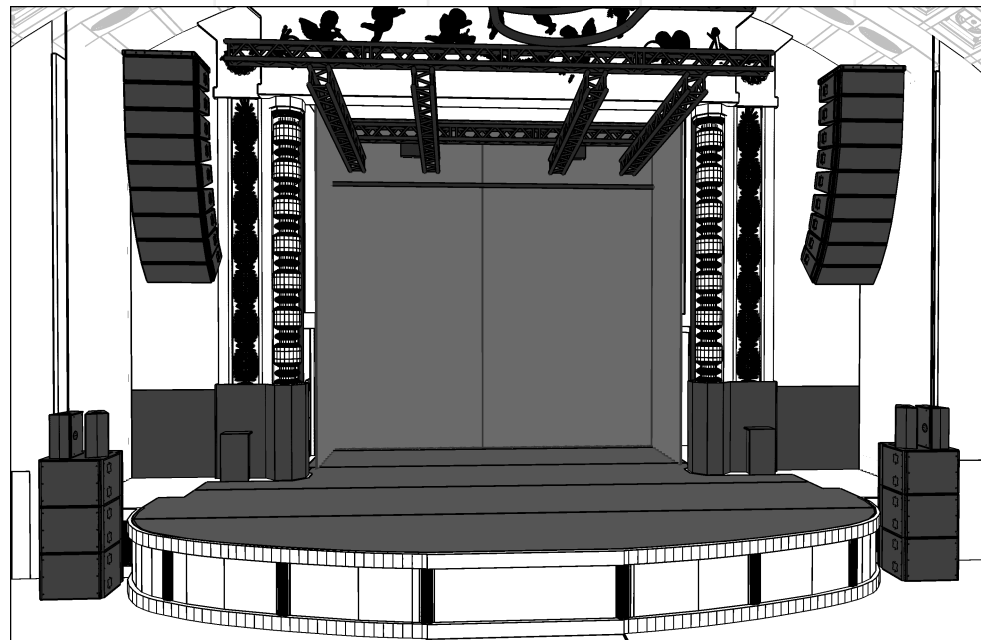

STAIRS
TO DRESSING ROOMS
←

ELEVATOR
TO LOADING DOCK
→

ELEVATOR
TO HALL
↓

Plot	Empty Plot 7: Stage w/ Default Mon	
Project location	Luxor Live - Main Hall	
Drawing author	Fon Sanders	