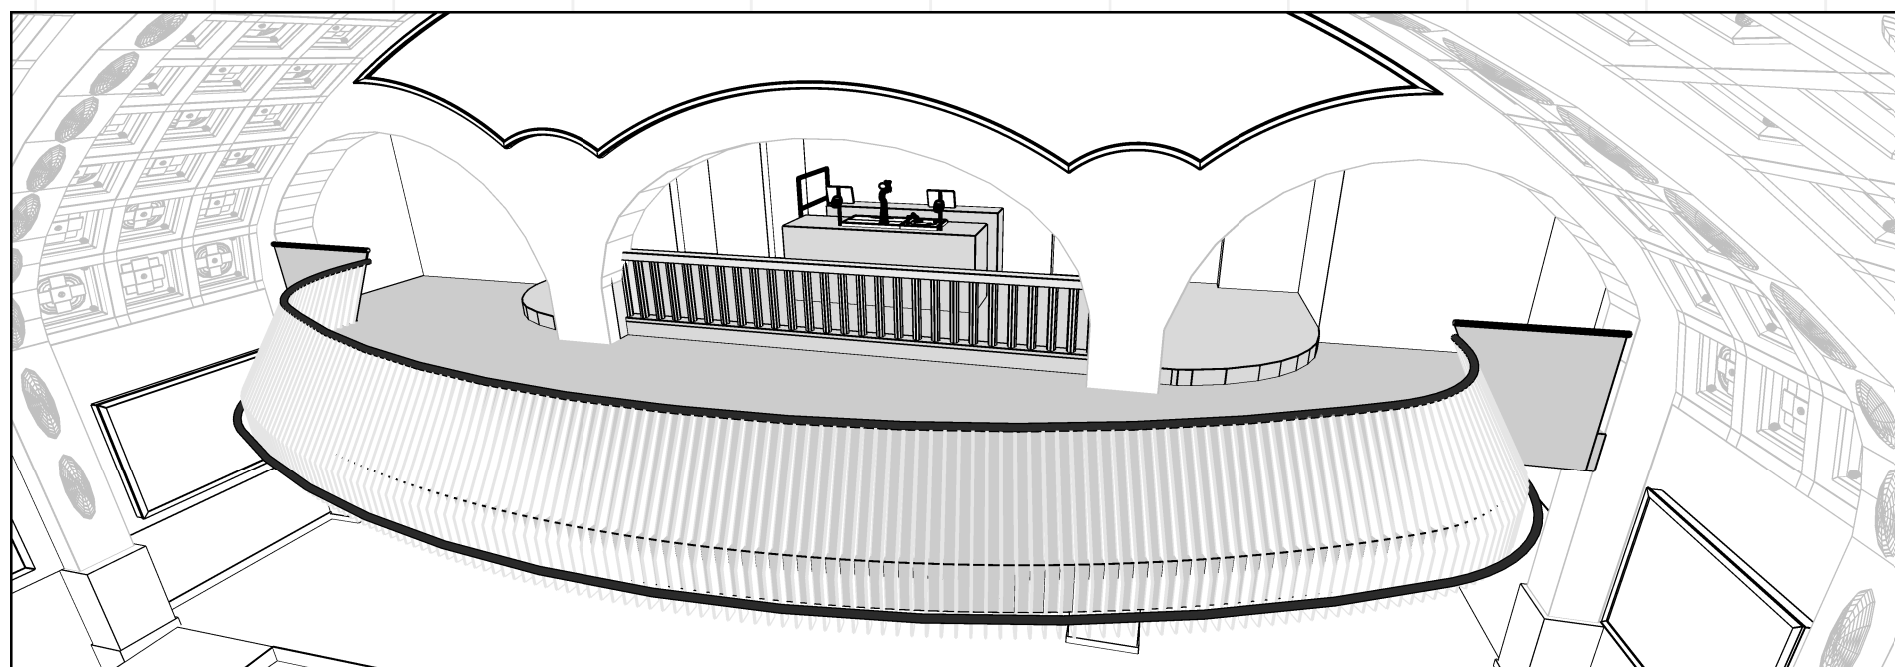

BALCONY

BAR

0,75m X 0,75m Clearance

0,75m X 0,75m Clearance

0,75m X 0,75m Clearance

0,75m X 0,75m Clearance

Plot	Empty Plot 9: Balcony no FOH	
Project location	Luxor Live - Main Hall	
Drawing author	Fon Sanders	